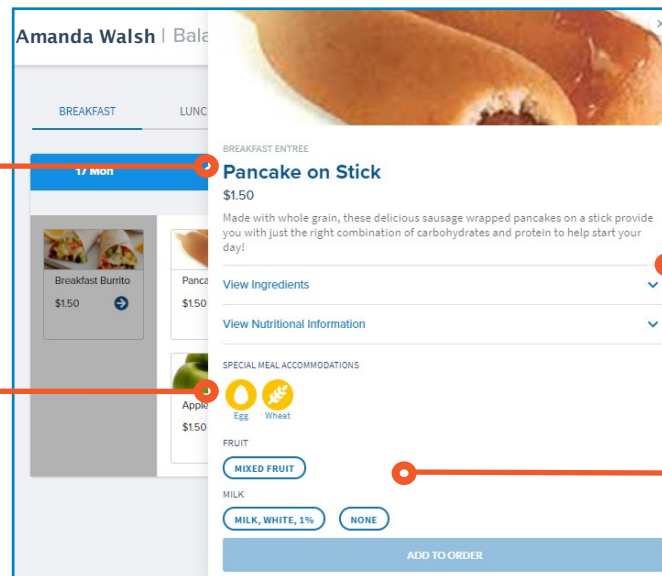

Entrée Information
A brief description of the menu item will be displayed here along with the price.

Special Meal Accommodations
Menu items that have ingredients that may be classified as Allergens will be displayed here.