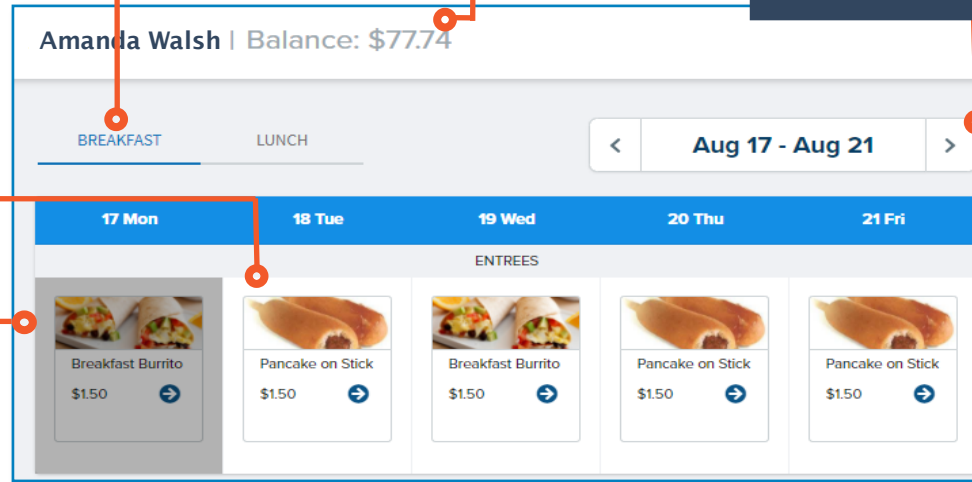

Online Ordering for Parents

Ordering Meals

Breakfast/Lunch Tabs
Cycle between the menus for the current week.

Current Balance
Each student will display an individual balance.

Calendar Selection
As long as the upcoming menus have been published, you can view them here and place or-

Menu Items
Selecting a Menu item will allow you to view the ingredients, nutritional information and any special meal accommodations before adding it to your cart.

Already Served?
Days that have already been served will be unable to be selected.