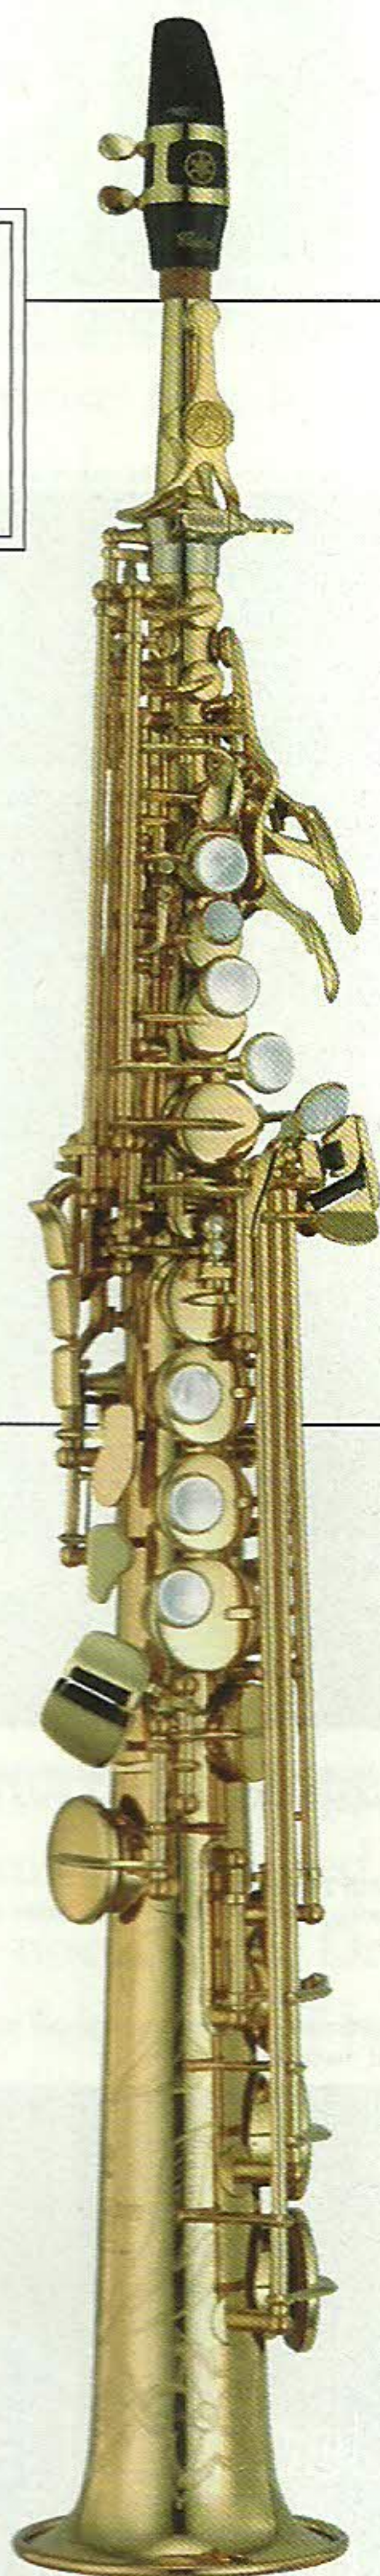

Saxophone Family Album

Born of a marriage between brass and reed, the saxophones are among the most versatile of the woodwind instruments.

3ft

2ft

1ft

SOPRANO
TUBE LENGTH
(INCL. NECK): 26"
WEIGHT: 3.2 LBS.
shown here:
YAMAHA YSS-875EX

ALTO
TUBE LENGTH
(INCL. NECK): 44"
WEIGHT: 5.2 LBS.
shown here:
JUPITER 2069GL

TENOR
TUBE LENGTH
(INCL. NECK): 56"
WEIGHT: 7.4 LBS.
shown here:
BUFFET CRAMON
100 SERIES

KEY: B \flat PITCH RANGE: A \flat ₃ - E₆

MIDDLE C

KEY: E \flat PITCH RANGE: CONCERT D \flat ₃ - A₅

MIDDLE C

KEY: B \flat PITCH RANGE: A \flat ₂ - E₅

MIDDLE C