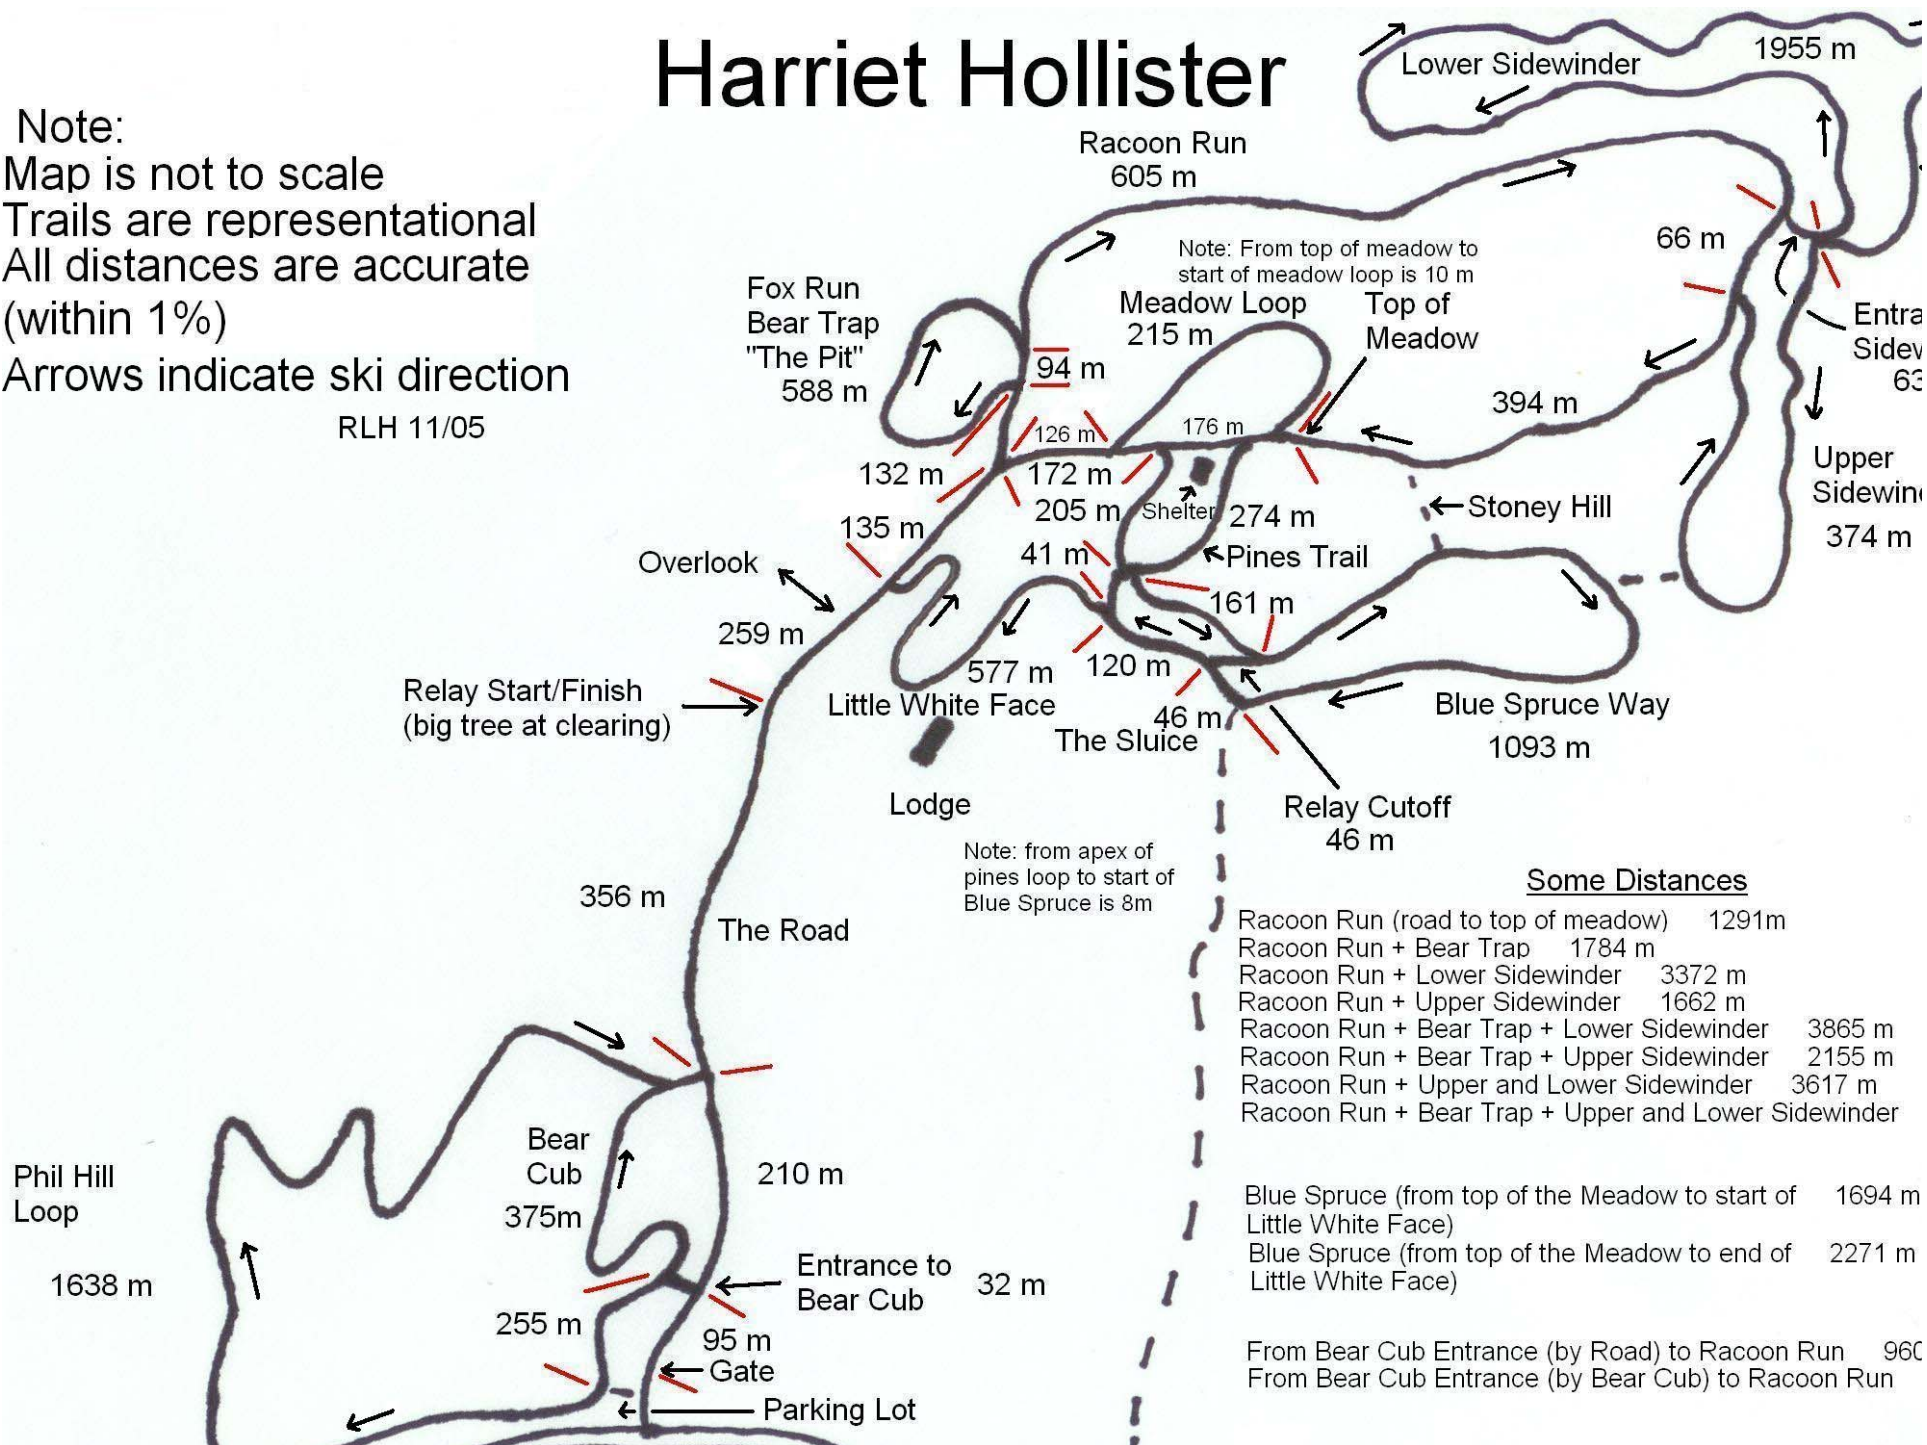

Harriet Hollister

Note:
 Map is not to scale
 Trails are representational
 All distances are accurate
 (within 1%)
 Arrows indicate ski direction

RLH 11/05

Some Distances

- Raccoon Run (road to top of meadow) 1291m
- Raccoon Run + Bear Trap 1784 m
- Raccoon Run + Lower Sidewinder 3372 m
- Raccoon Run + Upper Sidewinder 1662 m
- Raccoon Run + Bear Trap + Lower Sidewinder 3865 m
- Raccoon Run + Bear Trap + Upper Sidewinder 2155 m
- Raccoon Run + Upper and Lower Sidewinder 3617 m
- Raccoon Run + Bear Trap + Upper and Lower Sidewinder
- Blue Spruce (from top of the Meadow to start of Little White Face) 1694 m
- Blue Spruce (from top of the Meadow to end of Little White Face) 2271 m
- From Bear Cub Entrance (by Road) to Raccoon Run 960
- From Bear Cub Entrance (by Bear Cub) to Raccoon Run